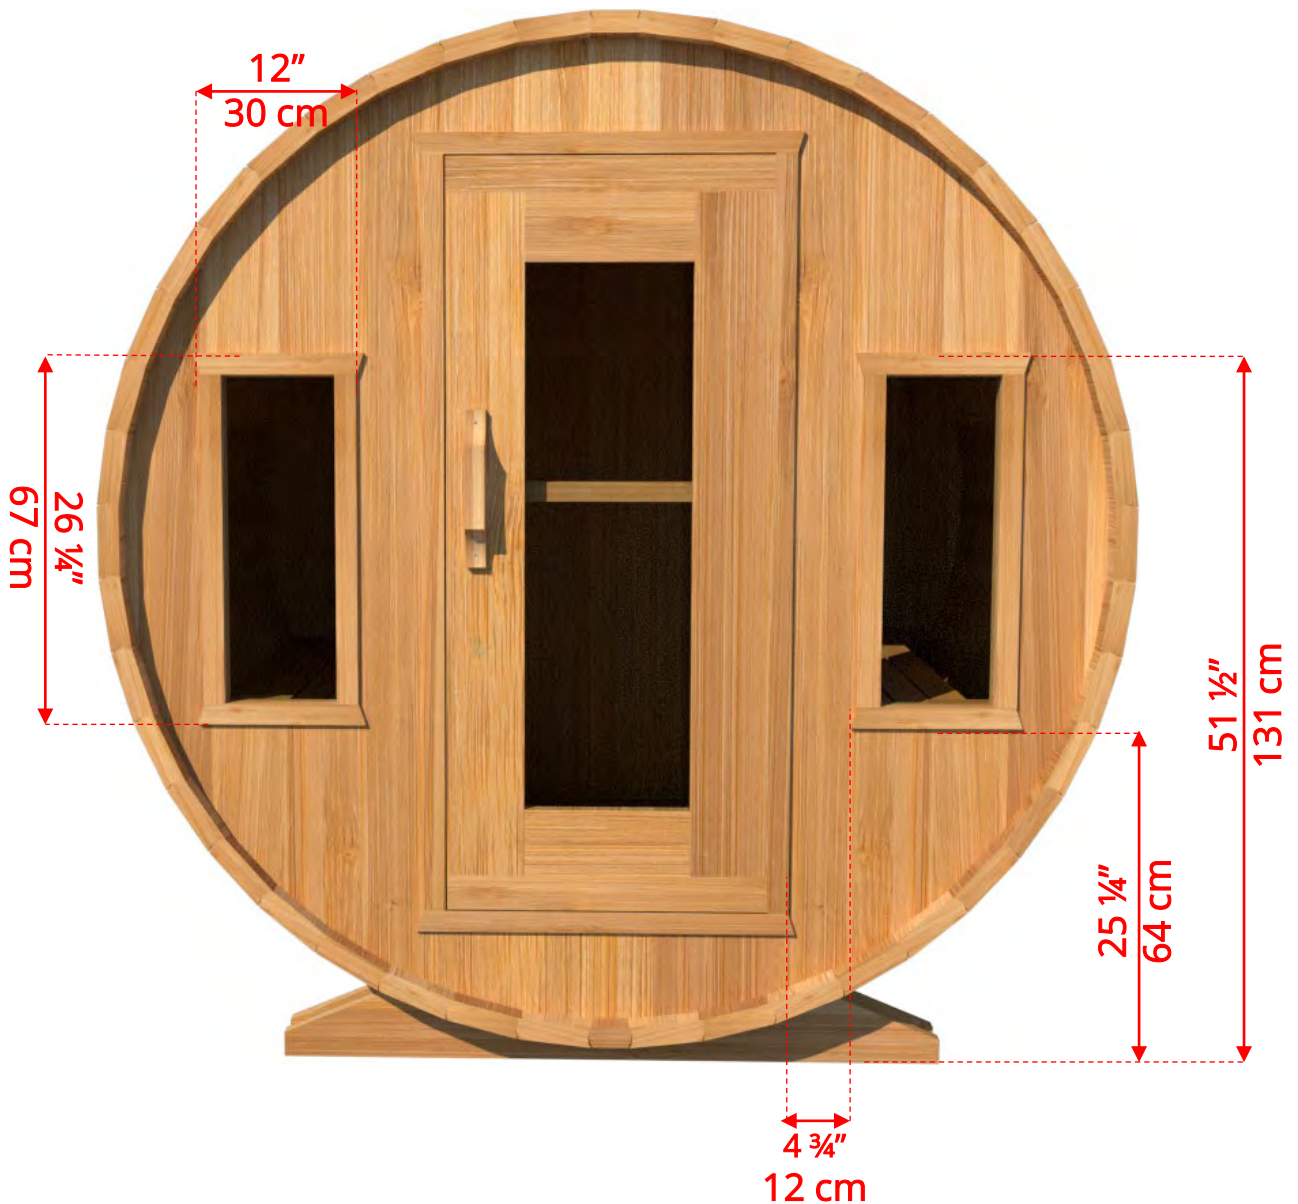

660/662 6'x6' (182cm) Barrel Sauna

660/662 6'x6' (182cm) Barrel Sauna

- *Standard bench layout shown with optional sauna floor*
 - *(product # 402003)*

660/662 6'x6' (182cm) Barrel Sauna

660/662 6'x6' (182cm) Barrel Sauna

66SSU
Signature Sauna Benches

660/662 6'x6' (182cm) Barrel Sauna

W2
2 Windows in Front Wall

**Product W2 - 2 windows available on changeroom or back wall at same measurements as front wall*

660/662 6'x6' (182cm) Barrel Sauna

W1
Rectangle Window in Back Wall

660/662 6'x6' (182cm) Barrel Sauna

SB210
Harvia M3 Wood Burning Heater