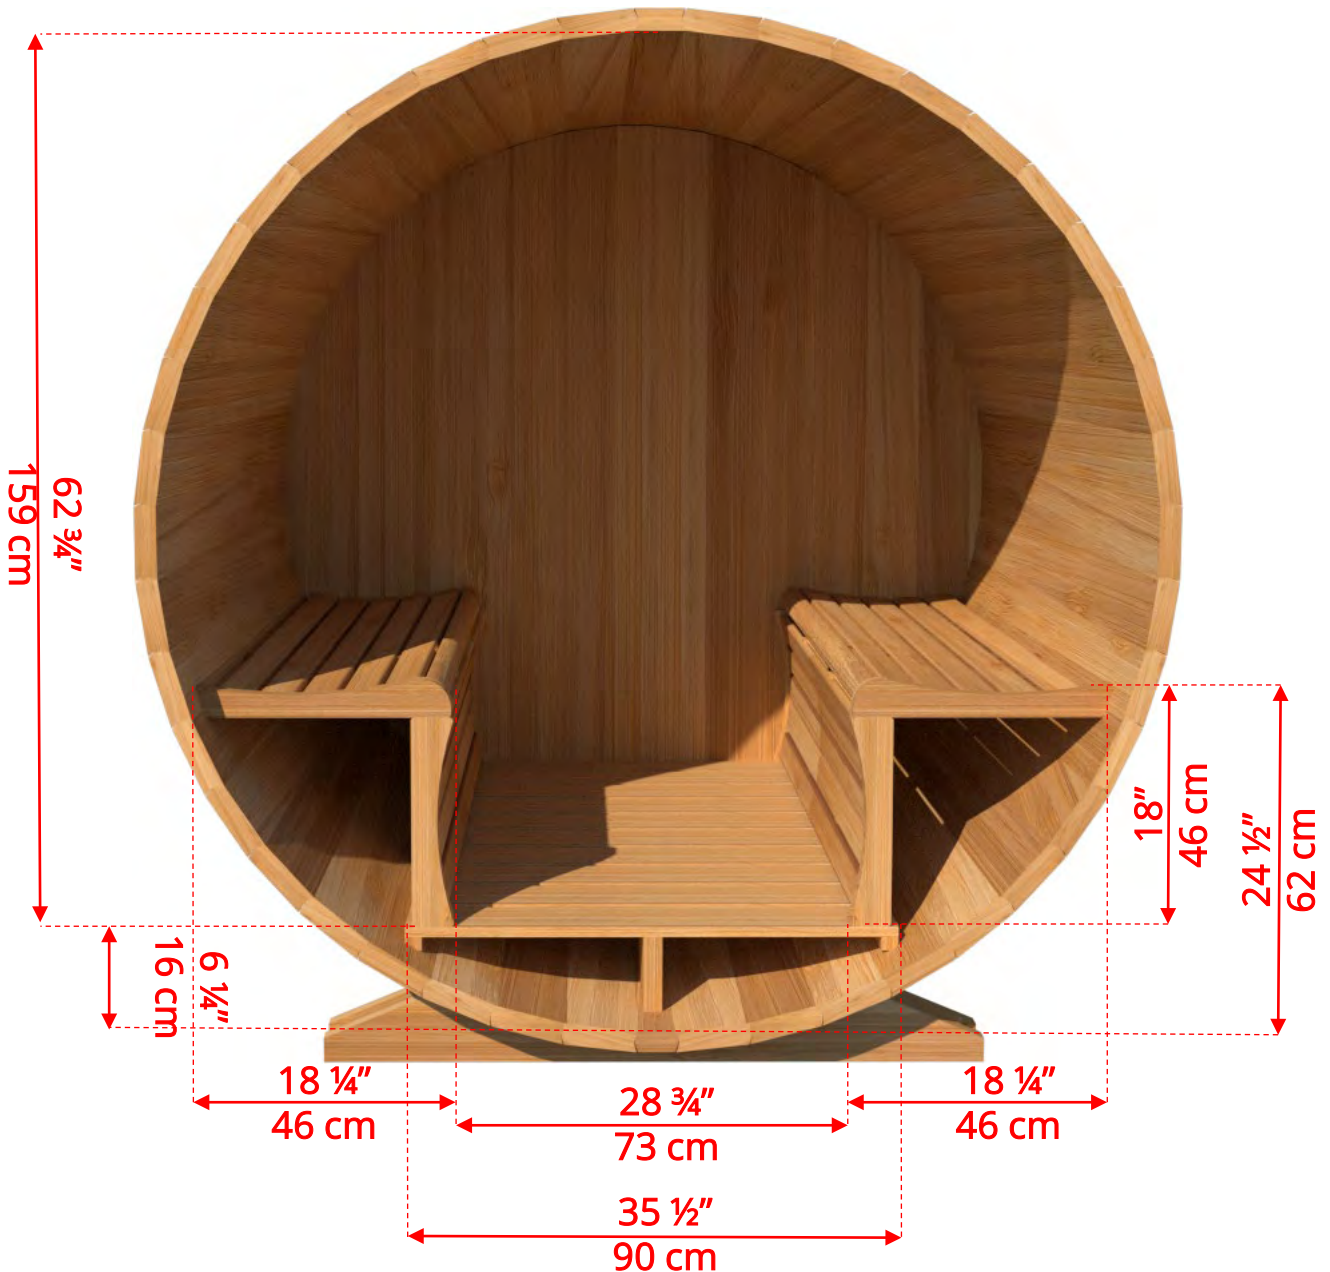

660/662 6'x6' (182cm) Barrel Sauna

660/662 6'x6' (182cm) Barrel Sauna

- *Standard bench layout shown with optional sauna floor*
 - *(product # 402003)*

660/662 6'x6' (182cm) Barrel Sauna

660/662 6'x6' (182cm) Barrel Sauna

66SSU
Signature Sauna Benches

660/662 6'x6' (182cm) Barrel Sauna

W2
2 Windows in Front Wall

**Product W2 - 2 windows available on changeroom or back wall at same measurements as front wall*

660/662 6'x6' (182cm) Barrel Sauna

W1
Rectangle Window in Back Wall

660/662 6'x6' (182cm) Barrel Sauna

SB210
Harvia M3 Wood Burning Heater