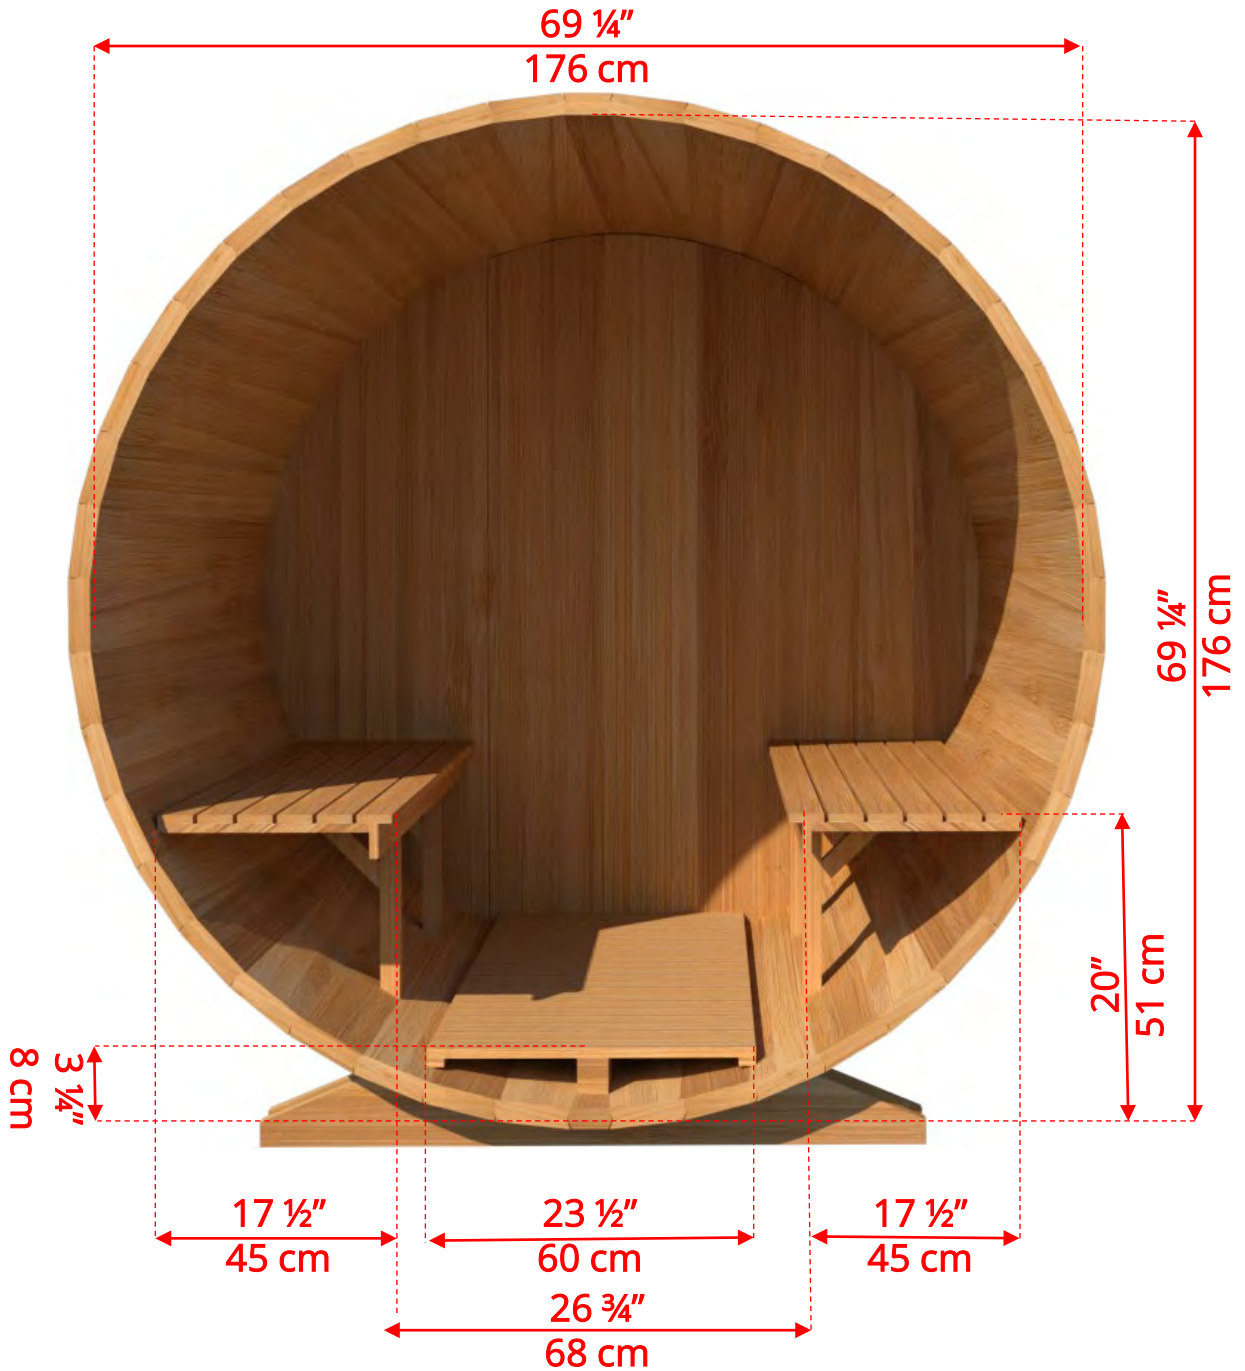

660/662 6'x6' (182cm) Barrel Sauna

660/662 6'x6' (182cm) Barrel Sauna

- *Standard bench layout shown with optional sauna floor*
 - *(product # 402003)*

660/662 6'x6' (182cm) Barrel Sauna

660/662 6'x6' (182cm) Barrel Sauna

66SSU
Signature Sauna Benches

660/662 6'x6' (182cm) Barrel Sauna

W2
2 Windows in Front Wall

**Product W2 - 2 windows available on changeroom or back wall at same measurements as front wall*

660/662 6'x6' (182cm) Barrel Sauna

W1
Rectangle Window in Back Wall

660/662 6'x6' (182cm) Barrel Sauna

SB210
Harvia M3 Wood Burning Heater