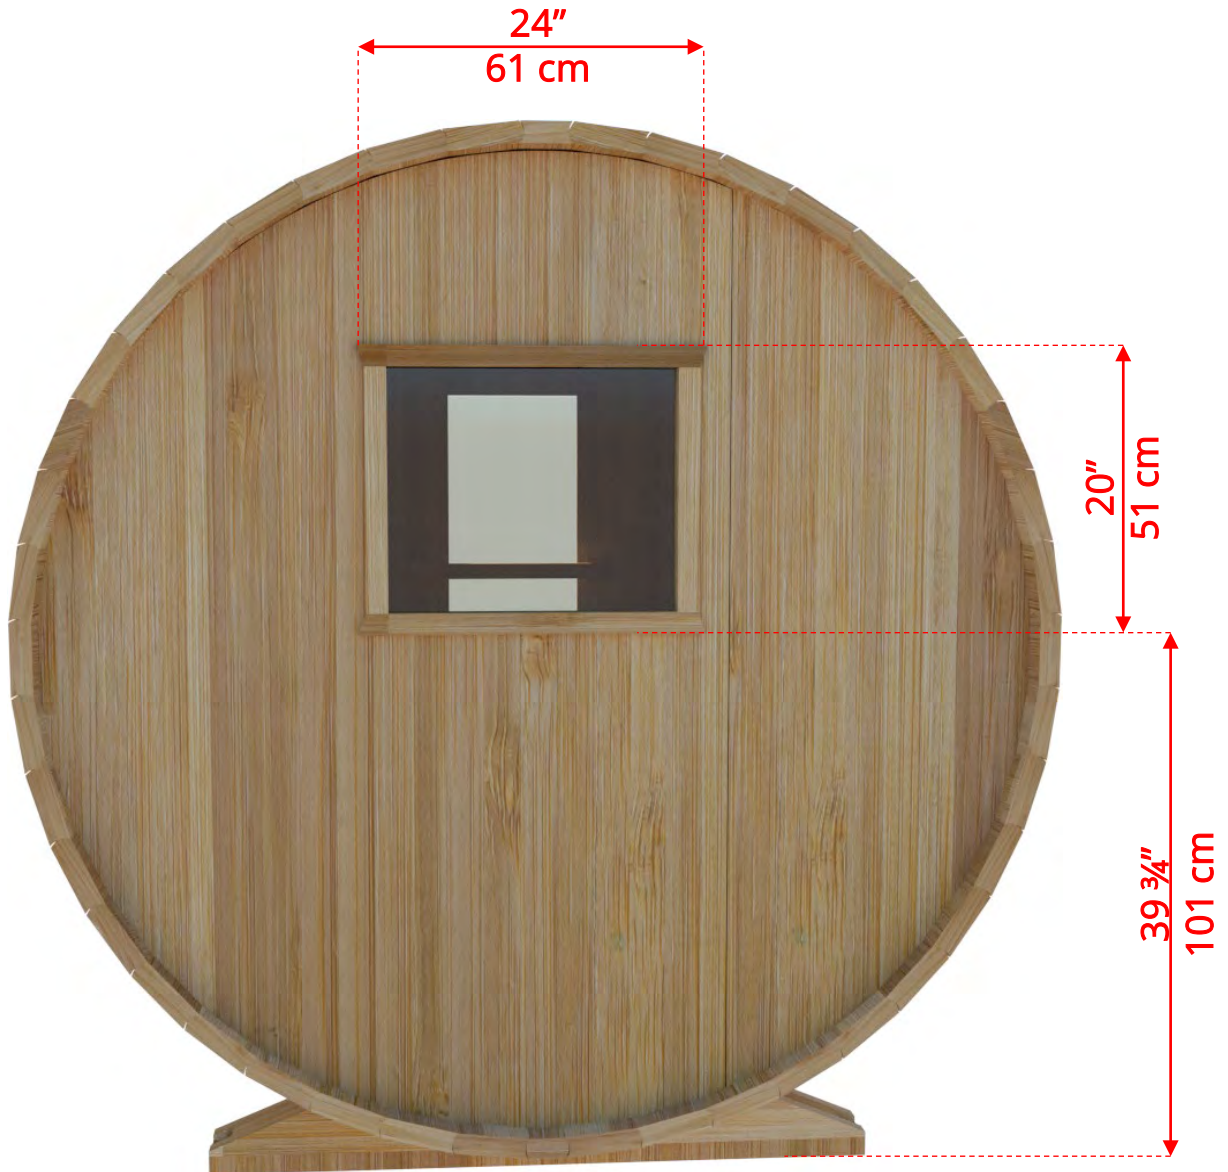

660/662 6'x6' (182cm) Barrel Sauna

660/662 6'x6' (182cm) Barrel Sauna

- *Standard bench layout shown with optional sauna floor*
 - *(product # 402003)*

660/662 6'x6' (182cm) Barrel Sauna

660/662 6'x6' (182cm) Barrel Sauna

66SSU
Signature Sauna Benches

660/662 6'x6' (182cm) Barrel Sauna

W2
2 Windows in Front Wall

**Product W2 - 2 windows available on changeroom or back wall at same measurements as front wall*

660/662 6'x6' (182cm) Barrel Sauna

W1
Rectangle Window in Back Wall

660/662 6'x6' (182cm) Barrel Sauna

SB210
Harvia M3 Wood Burning Heater