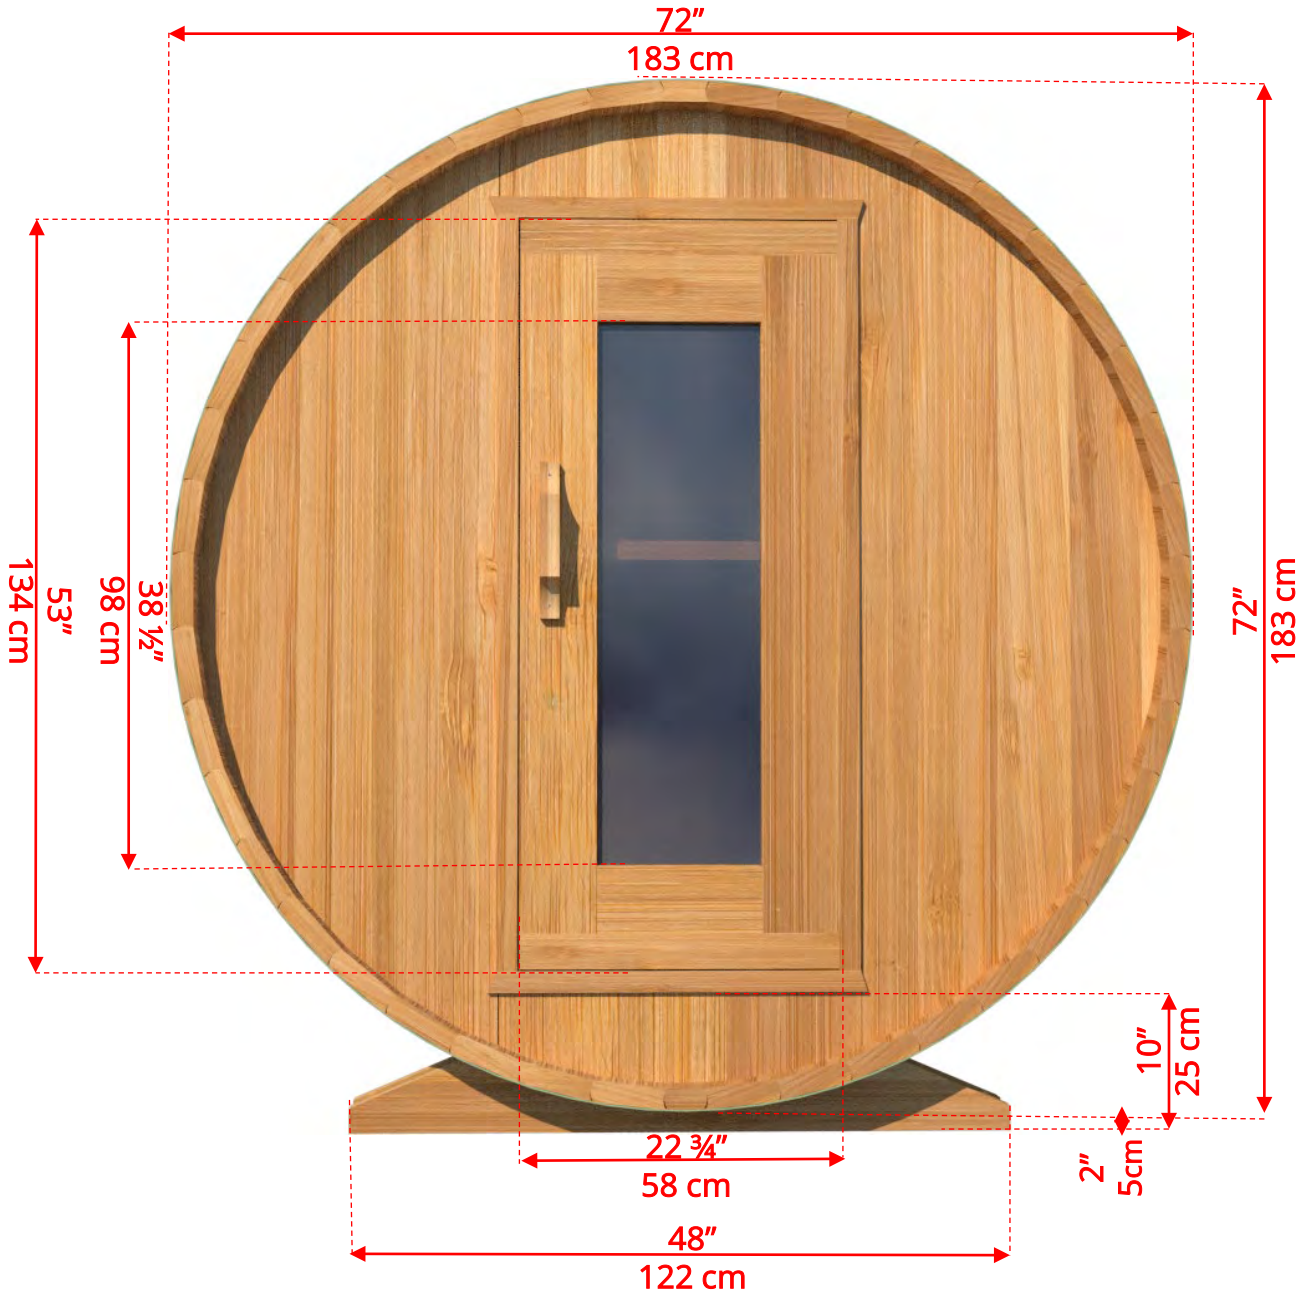

660/662 6'x6' (182cm) Barrel Sauna

660/662 6'x6' (182cm) Barrel Sauna

- *Standard bench layout shown with optional sauna floor*
 - *(product # 402003)*

660/662 6'x6' (182cm) Barrel Sauna

660/662 6'x6' (182cm) Barrel Sauna

66SSU
Signature Sauna Benches

660/662 6'x6' (182cm) Barrel Sauna

W2
2 Windows in Front Wall

**Product W2 - 2 windows available on changeroom or back wall at same measurements as front wall*

660/662 6'x6' (182cm) Barrel Sauna

W1
Rectangle Window in Back Wall

660/662 6'x6' (182cm) Barrel Sauna

SB210
Harvia M3 Wood Burning Heater